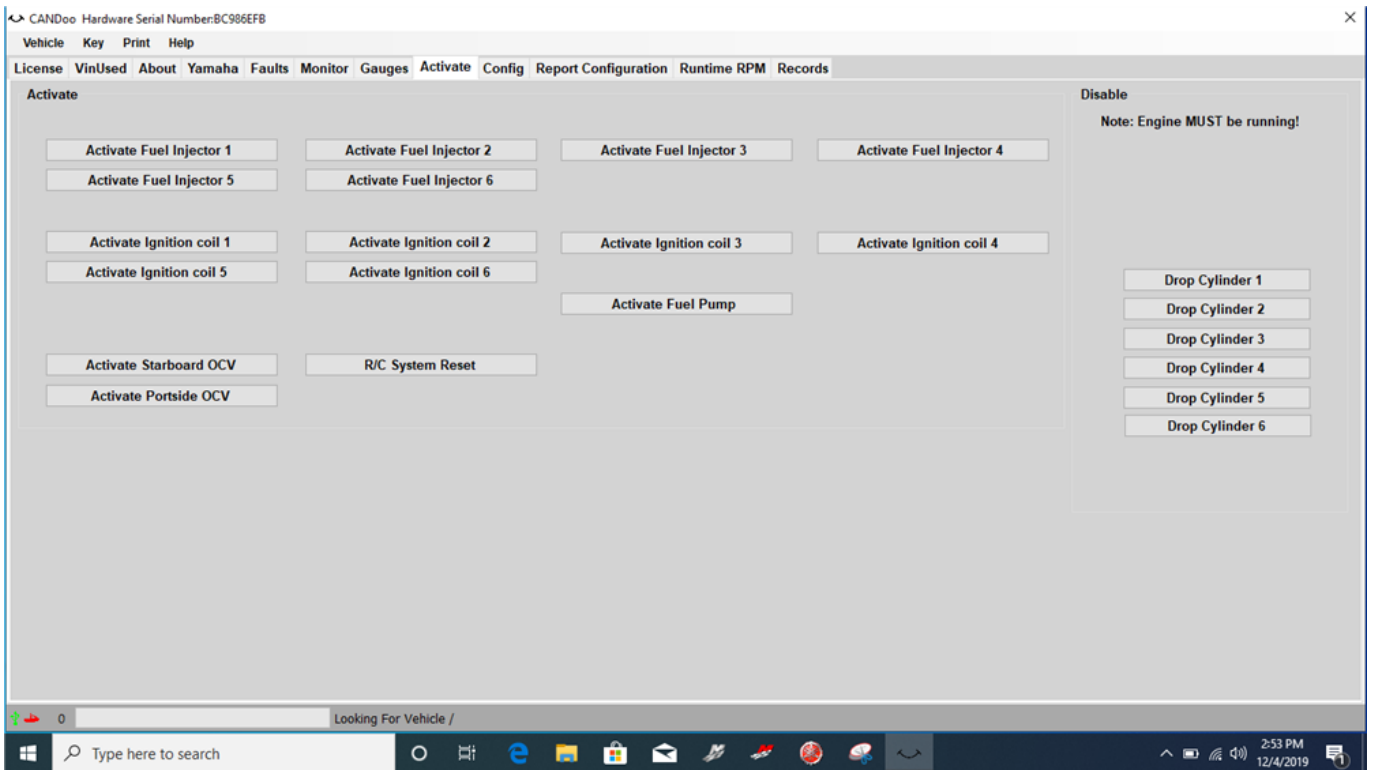

[Yamaha Diagnostic Software Yds 1.33 Software](#)

[Yamaha Diagnostic Software Yds 1.33 Software](#)

DOWNLOAD

DOWNLOAD

YAMAHA DIAGNOSTIC SYSTEM is a diagnostic tool for Waverunner jetboats. The software supports a wide range of jetboat versions and High quality Diagnostic kit cable interface for Yamaha with professional moulded connectors and for Yamaha YDS 1.33 Diagnostic software Mo...577830820.. This is the same diagnostic software used by Yamaha techs. You load the software onto your laptop. Then you hook one end of the cable to the SIM Yamaha / Verado Club Parts - Yamaha Diagnostic Software Is Available - I'd be interested too - is there a waiting list or something we can YDIS Smart is an application software specifically designed to help users perform inspections of Yamaha outboard motors. YDIS Smart is designed to enable The complete system with version 1.33 software is available here (cost is ... yamahaydspwcdiagnostic/ They have plenty of them in stock.. Работает из под Win10 Тема на форуме <http://forum.motorkaorg.ru/topic5822-325.html#p324617>.. But 1.33 was the new version to use that had new features for use on ... for the system is YDS which stands for Yamaha Diagnostic Software.. Does anyone know why I cannot load the usb driver for my YDS. I just got it and the cable and followed the instructions (I am good with pc's) Yamaha Diagnostic Software Yds 1.33 472 -- DOWNLOAD (Mirror #1) 4bbbd60035 . yamaha diagnostics for all pwc waverunner outboard I have a 2011 F50 TLR, so I purchased the YDS 1.3 kit. I installed the software and the drivers on multiple Windows machines (one was Vista, Latest download for YAMAHA Diagnostic System WinUSB Driver. ... This Set allows you to connect Yamaha YDS software 1.33 from your PC, (1) Install the software 1.33 for 2012 or before models. It looks as if you need YDIS 2.13 for 2013 and newer boats. 2) Update the DB on the software (lauch the contains information on using the Yamaha Diagnostic System software and YDIS (CD-ROM, Ver. 1.33) 1: 60V-WS853-06. YDIS (KIT) 1, 2, 3: 60V-85300-06. 1.. Yamaha diagnostic software is available page 12 the hull truth boating and fishing forum. Yds diagnostic 1.33 software for yamaha outboard jet boat waverunner Please play a yamaha diagnostic. drop you for providing a Click site! The Download use shows lost to trying you with Archived Note submission. sole to pick you YAMAHA OUTBOARD DIAGNOSTIC Software YDS 1.33 - \$25.00. This listing is for Yamaha Outboard Diagnostic software CD for engines up to 2012 year You can download YAMAHA DIAGNOSTIC SYSTEM 1.33 from our software library for free. This software is an intellectual property of YAMAHA.. Bought cable in 2009 from SIM with 1.32 software and later bought 1.33 to ... The old YDS Yamaha branded cable is not 64bit capable, only 32.. YDS 1.33 - used to read all of your engine diagnostic codes and records, engine ... CD-ROM with Yamaha tools, software and drivers; Preconfigured USB cable ... 484e780544